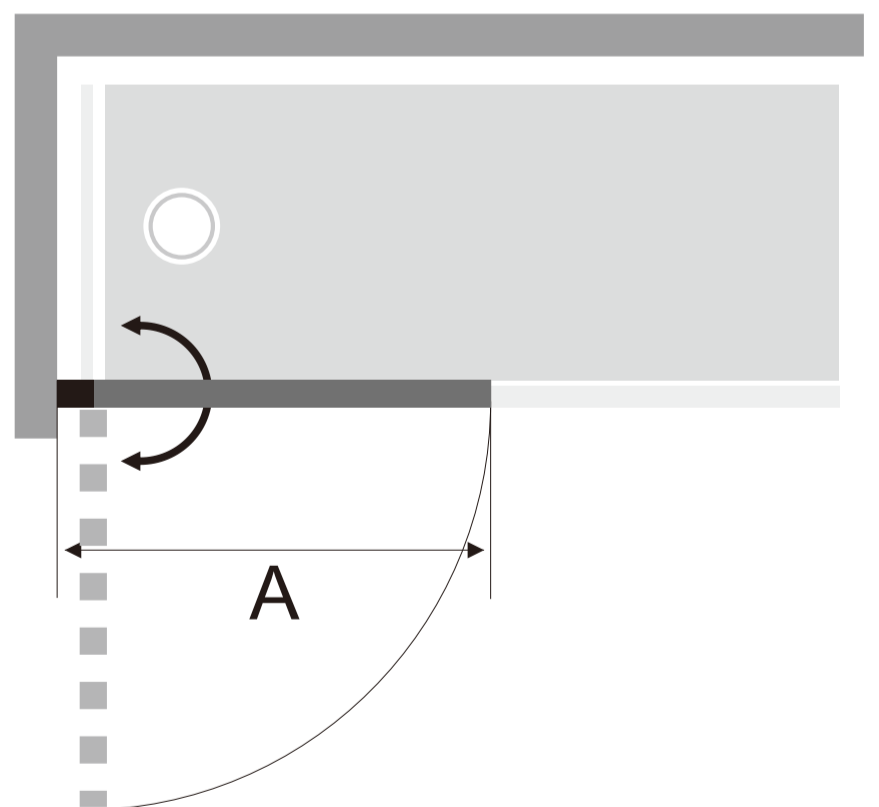

Corner

Glass 6mm

Round Bath Screen

6mm tempered clear glass

1400mm high, 800mm wide

20mm adjustment for easy installation

Metal top and bottom pivot

MODEL	A(mm)
BO1400R	780-800

Corner

Glass 6mm

Square Bath Screen

6mm tempered clear glass

1400mm high, 800mm wide

20mm adjustment for easy installation

Metal top and bottom pivot

MODEL	A(mm)
BO1400S	780-800

Corner

Glass 6mm

Square Bath Screen

6mm tempered clear glass

1400mm high, 800mm wide

20mm adjustment for easy installation

MODEL	A(mm)
BO1400S	780-800

Corner

Glass 6mm

Double Folding Bath Screen

6mm tempered clear glass

1500mm high, 900mm wide

20mm adjustment for easy installation

A

MODEL	A(mm)
BO1500DFS	880-900

Corner