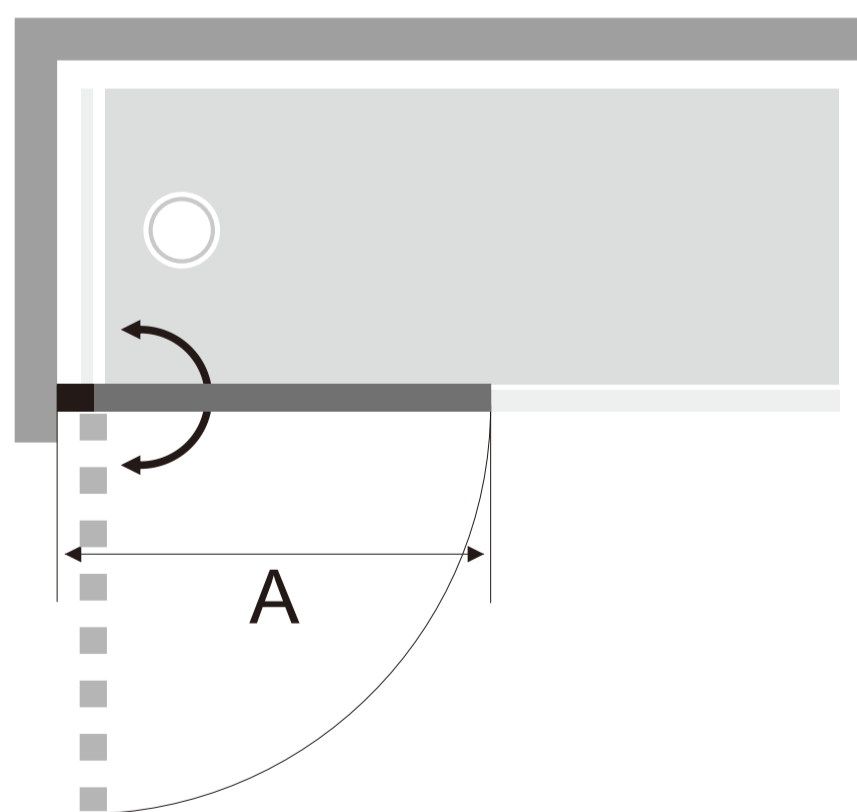

Corner

Glass 6mm

Square Bath Screen

6mm tempered clear glass

1400mm high, 800mm wide

20mm adjustment for easy installation

Metal top and bottom pivot

MODEL	A(mm)
BO1400S	780-800

Corner

Glass 6mm

Square Bath Screen

6mm tempered clear glass

1400mm high, 800mm wide

20mm adjustment for easy installation

MODEL	A(mm)
BO1400S	780-800

Corner

Glass 6mm

Double Folding Bath Screen

6mm tempered clear glass

1500mm high, 900mm wide

20mm adjustment for easy installation

A

MODEL	A(mm)
BO1500DFS	880-900

Corner

Glass 6mm

Round Bath Screen

6mm tempered clear glass

1400mm high, 800mm wide

20mm adjustment for easy installation

MODEL	A(mm)
BO1400R	780-800

Corner

Glass 6mm