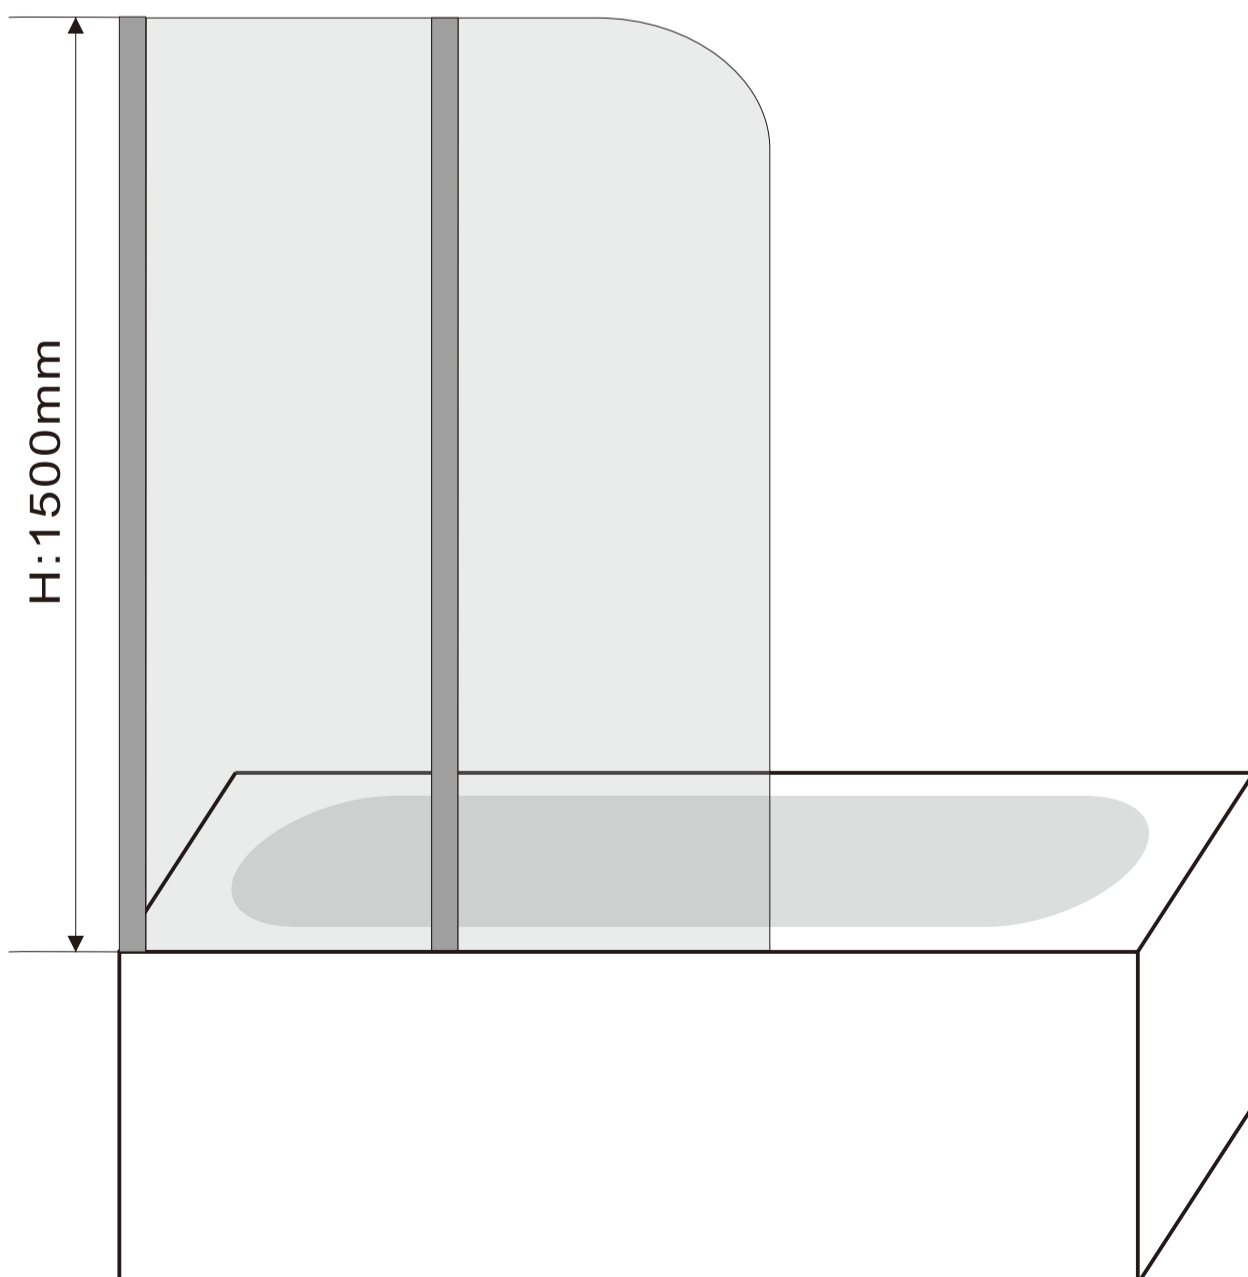

Corner

Glass 6mm

Round Bath Screen

6mm tempered clear glass

1400mm high, 800mm wide

20mm adjustment for easy installation

Metal top and bottom pivot

MODEL	A(mm)
BO1400R	780-800

Corner

Glass 6mm

Square Bath Screen

6mm tempered clear glass

1400mm high, 800mm wide

20mm adjustment for easy installation

Metal top and bottom pivot

MODEL	A(mm)
BO1400S	780-800

Corner

Glass 6mm

Square Bath Screen

6mm tempered clear glass

1400mm high, 800mm wide

20mm adjustment for easy installation

MODEL	A(mm)
BO1400S	780-800

Corner

Glass 6mm

Double Folding Bath Screen

6mm tempered clear glass

1500mm high, 900mm wide

20mm adjustment for easy installation

A

MODEL	A(mm)
BO1500DFS	880-900

Corner