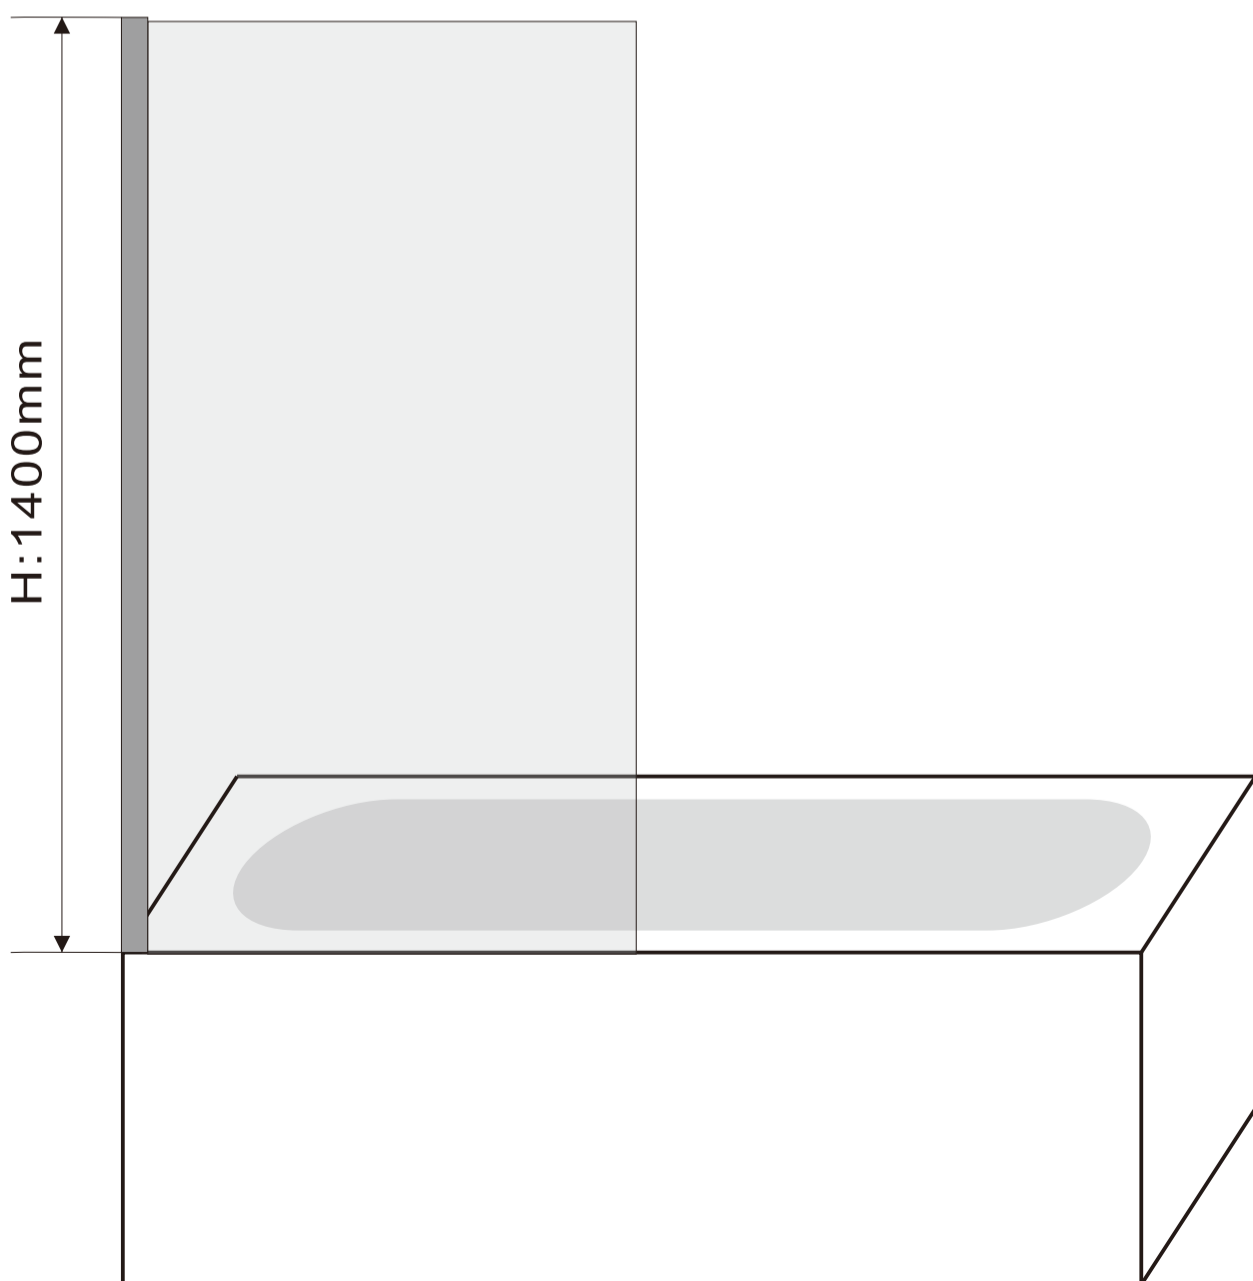

Corner

Glass 6mm

Round Bath Screen

6mm tempered clear glass

1400mm high, 800mm wide

20mm adjustment for easy installation

Metal top and bottom pivot

MODEL	A(mm)
BO1400R	780-800

Corner

Glass 6mm

Square Bath Screen

6mm tempered clear glass

1400mm high, 800mm wide

20mm adjustment for easy installation

Metal top and bottom pivot

MODEL	A(mm)
BO1400S	780-800

Corner

Glass 6mm

Square Bath Screen

6mm tempered clear glass

1400mm high, 800mm wide

20mm adjustment for easy installation

MODEL	A(mm)
BO1400S	780-800

Corner

Glass 6mm

Double Folding Bath Screen

6mm tempered clear glass

1500mm high, 900mm wide

20mm adjustment for easy installation

A

MODEL	A(mm)
BO1500DFS	880-900

Corner