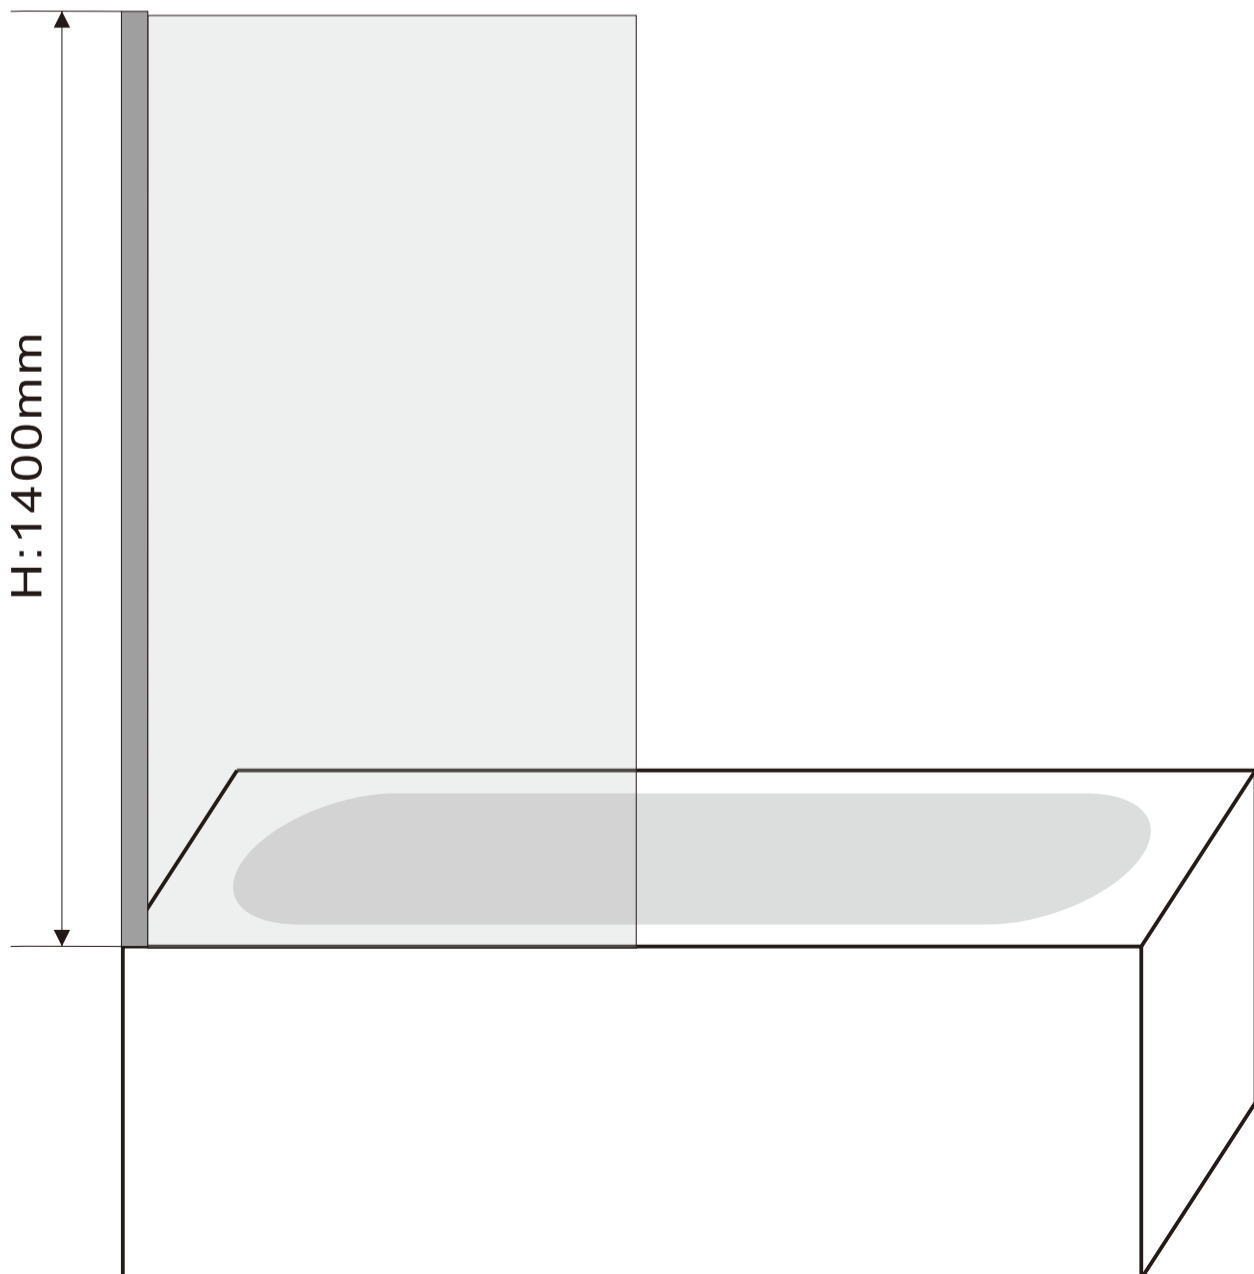

Corner

Glass 6mm

Round Bath Screen

6mm tempered clear glass

1400mm high, 800mm wide

20mm adjustment for easy installation

Metal top and bottom pivot

MODEL	A(mm)
BO1400R	780-800

Corner

Glass 6mm

Square Bath Screen

6mm tempered clear glass

1400mm high, 800mm wide

20mm adjustment for easy installation

Metal top and bottom pivot

MODEL	A(mm)
BO1400S	780-800

Corner

Glass 6mm

Square Bath Screen

6mm tempered clear glass

1400mm high, 800mm wide

20mm adjustment for easy installation

MODEL	A(mm)
BO1400S	780-800

Corner

Glass 6mm

Double Folding Bath Screen

6mm tempered clear glass

1500mm high, 900mm wide

20mm adjustment for easy installation

A

MODEL	A(mm)
BO1500DFS	880-900

Corner