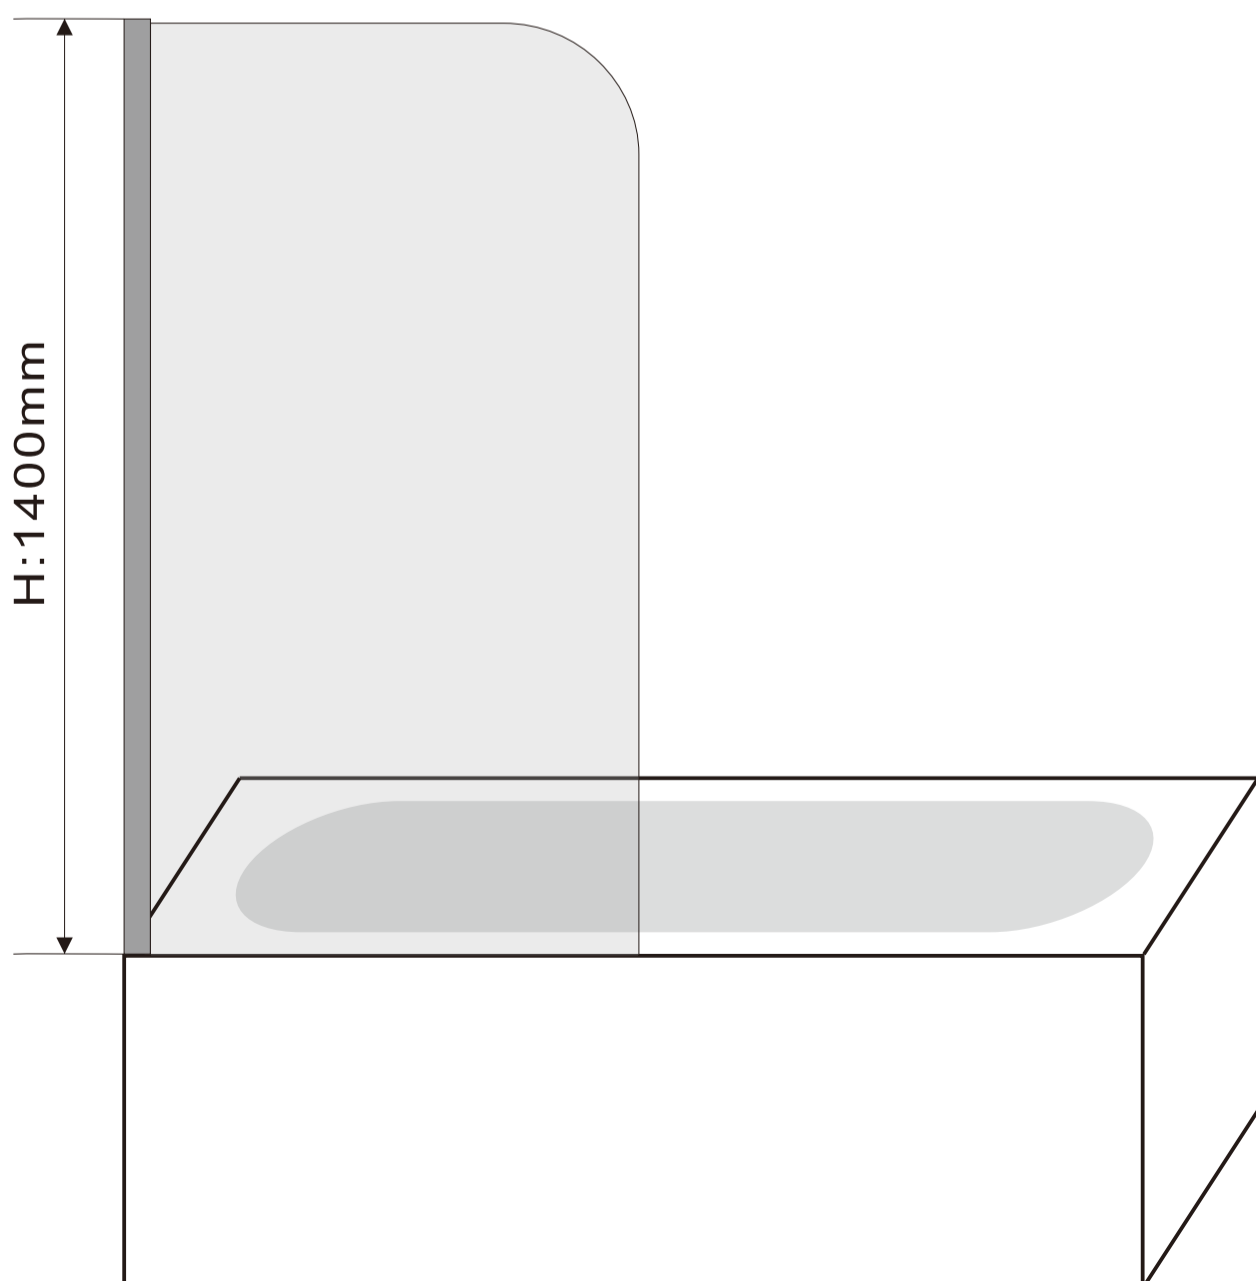

Corner

Glass 6mm

Square Bath Screen

6mm tempered clear glass

1400mm high, 800mm wide

20mm adjustment for easy installation

Metal top and bottom pivot

MODEL	A(mm)
BO1400S	780-800

Corner

Glass 6mm

Square Bath Screen

6mm tempered clear glass

1400mm high, 800mm wide

20mm adjustment for easy installation

MODEL	A(mm)
BO1400S	780-800

Corner

Glass 6mm

Double Folding Bath Screen

6mm tempered clear glass

1500mm high, 900mm wide

20mm adjustment for easy installation

A

MODEL	A(mm)
BO1500DFS	880-900

Corner

Glass 6mm

Round Bath Screen

6mm tempered clear glass

1400mm high, 800mm wide

20mm adjustment for easy installation

MODEL	A(mm)
BO1400R	780-800

Corner

Glass 6mm