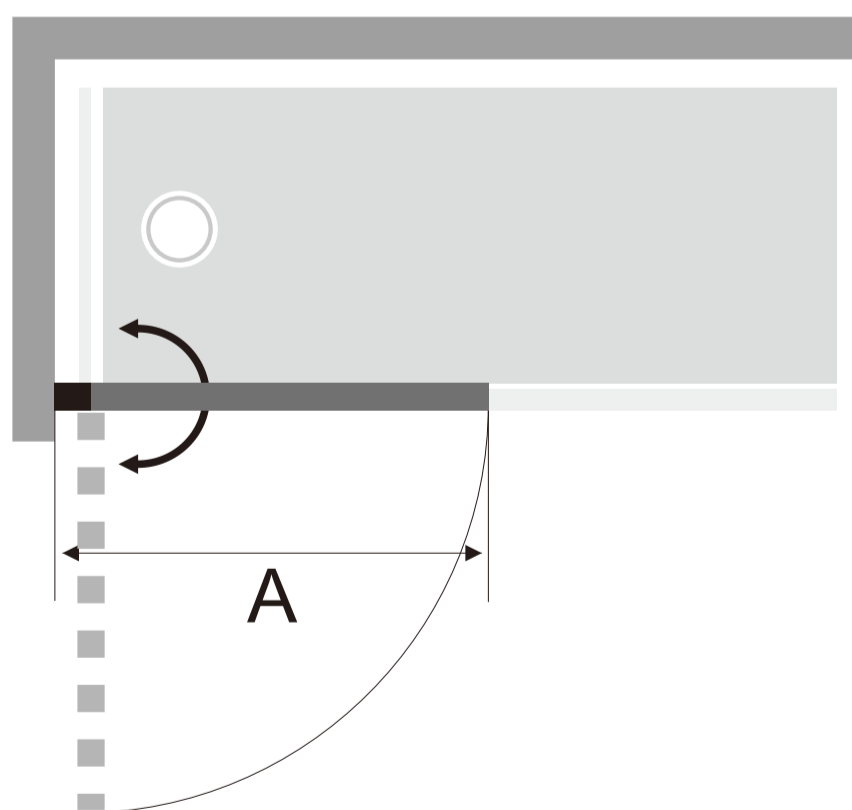

Corner

Glass 6mm

Round Bath Screen

6mm tempered clear glass

1400mm high, 800mm wide

20mm adjustment for easy installation

Metal top and bottom pivot

MODEL	A(mm)
BO1400R	780-800

Corner

Glass 6mm

Square Bath Screen

6mm tempered clear glass

1400mm high, 800mm wide

20mm adjustment for easy installation

Metal top and bottom pivot

MODEL	A(mm)
BO1400S	780-800

Corner

Glass 6mm

Square Bath Screen

6mm tempered clear glass

1400mm high, 800mm wide

20mm adjustment for easy installation

MODEL	A(mm)
BO1400S	780-800

Corner

Glass 6mm

Double Folding Bath Screen

6mm tempered clear glass

1500mm high, 900mm wide

20mm adjustment for easy installation

A

MODEL	A(mm)
BO1500DFS	880-900

Corner