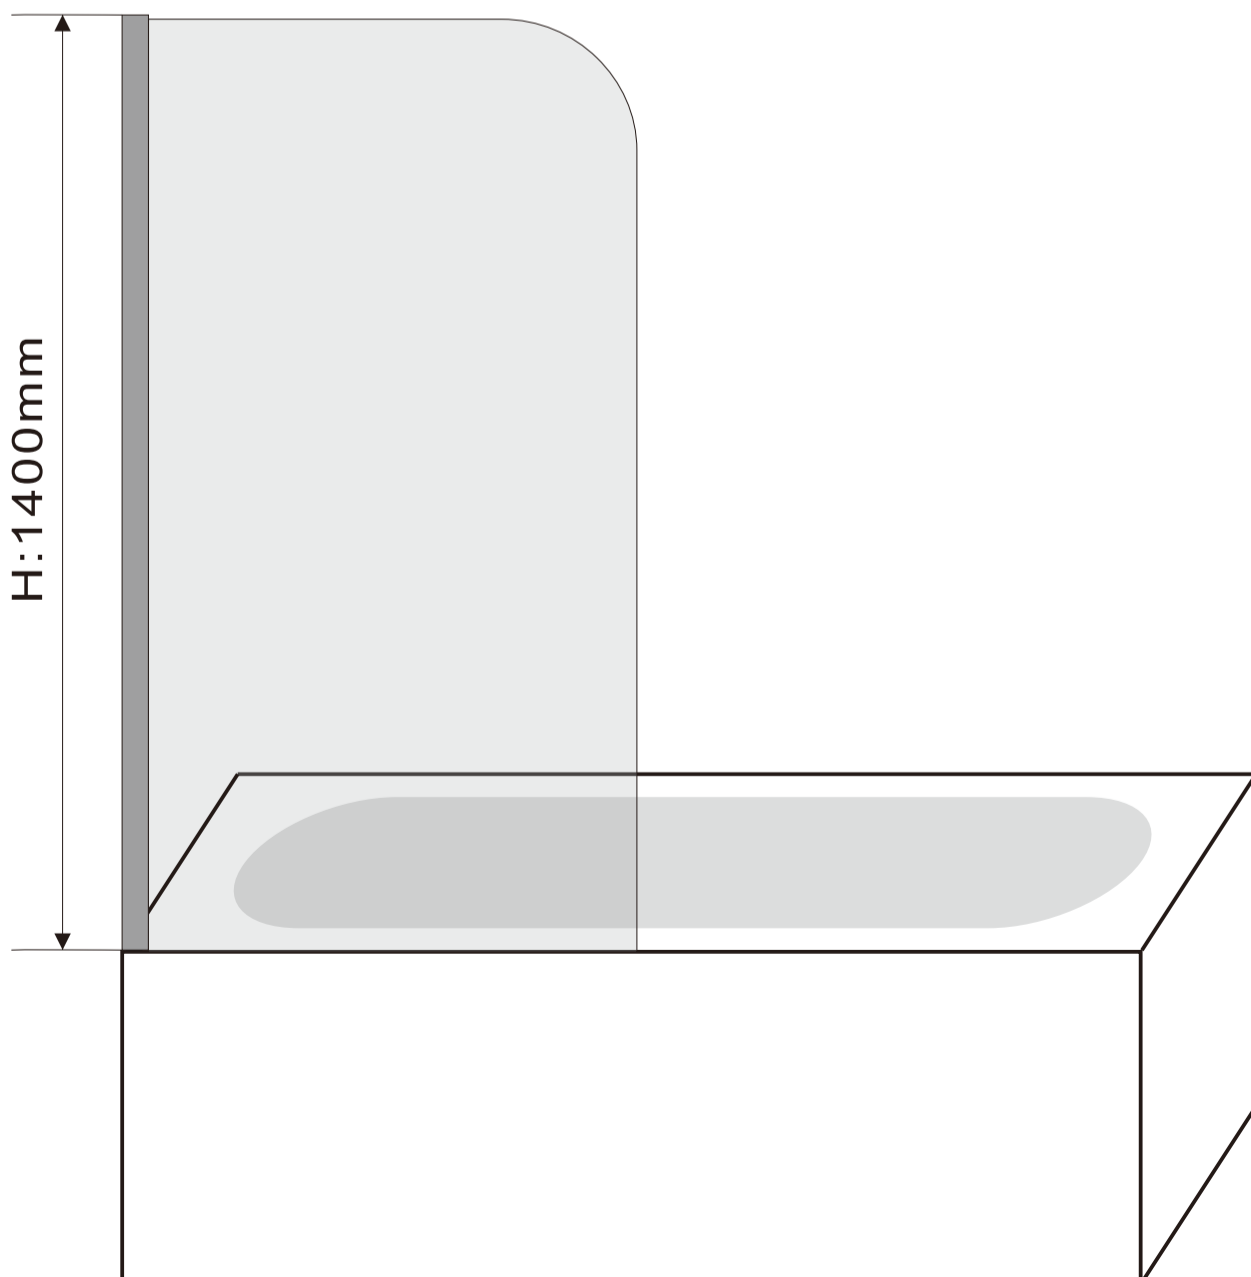

Corner

Glass 6mm

Round Bath Screen

6mm tempered clear glass

1400mm high, 800mm wide

20mm adjustment for easy installation

Metal top and bottom pivot

MODEL	A(mm)
BO1400R	780-800

Corner

Glass 6mm

Square Bath Screen

6mm tempered clear glass

1400mm high, 800mm wide

20mm adjustment for easy installation

Metal top and bottom pivot

MODEL	A(mm)
BO1400S	780-800

Corner

Glass 6mm

Square Bath Screen

6mm tempered clear glass

1400mm high, 800mm wide

20mm adjustment for easy installation

MODEL	A(mm)
BO1400S	780-800

Corner

Glass 6mm

Double Folding Bath Screen

6mm tempered clear glass

1500mm high, 900mm wide

20mm adjustment for easy installation

A

MODEL	A(mm)
BO1500DFS	880-900

Corner