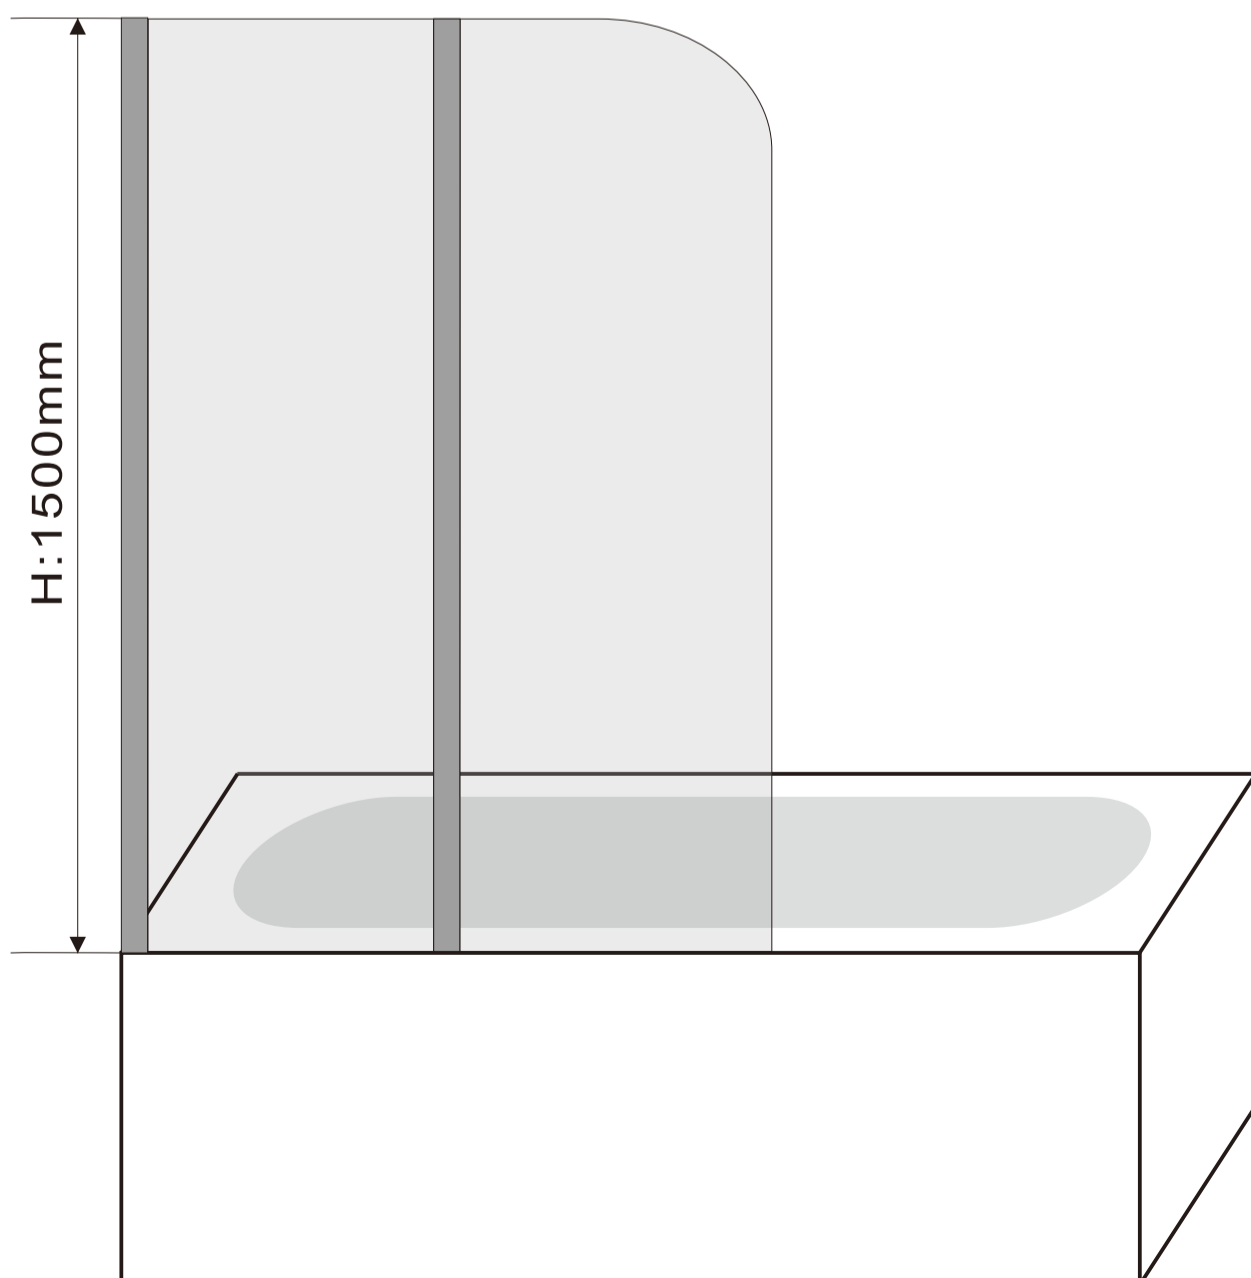

Corner

Glass 6mm

Square Bath Screen

6mm tempered clear glass

1400mm high, 800mm wide

20mm adjustment for easy installation

Metal top and bottom pivot

MODEL	A(mm)
BO1400S	780-800

Glass 6mm

Double Folding Bath Screen

6mm tempered clear glass

1500mm high, 900mm wide

20mm adjustment for easy installation

A

MODEL	A(mm)
BO1500DFS	880-900

Corner

Glass 6mm

Round Bath Screen

6mm tempered clear glass

1400mm high, 800mm wide

20mm adjustment for easy installation

MODEL	A(mm)
BO1400R	780-800

Corner

Glass 6mm

Double Folding Bath Screen

6mm tempered clear glass

1500mm high, 900mm wide

20mm adjustment for easy installation

A

MODEL	A(mm)
BO1500DFS	880-900