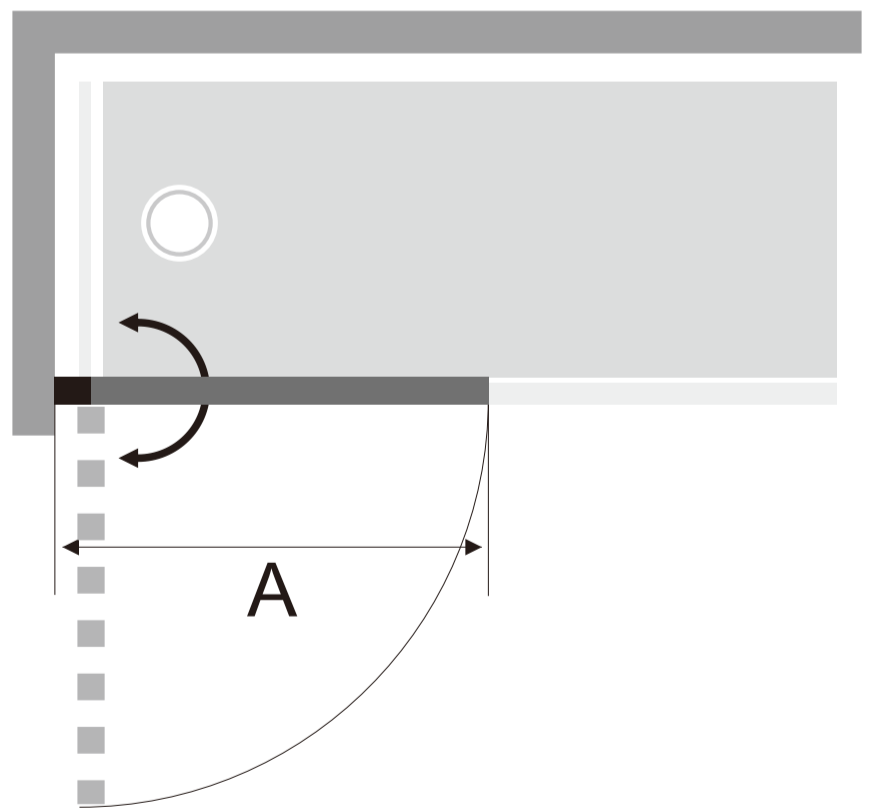

Corner

Glass 6mm

Round Bath Screen

6mm tempered clear glass

1400mm high, 800mm wide

20mm adjustment for easy installation

Metal top and bottom pivot

MODEL	A(mm)
BO1400R	780-800

Corner

Glass 6mm

Square Bath Screen

6mm tempered clear glass

1400mm high, 800mm wide

20mm adjustment for easy installation

Metal top and bottom pivot

MODEL	A(mm)
BO1400S	780-800

Corner

Glass 6mm

Square Bath Screen

6mm tempered clear glass

1400mm high, 800mm wide

20mm adjustment for easy installation

MODEL	A(mm)
BO1400S	780-800

Corner

Glass 6mm

Double Folding Bath Screen

6mm tempered clear glass

1500mm high, 900mm wide

20mm adjustment for easy installation

A

MODEL	A(mm)
BO1500DFS	880-900

Corner